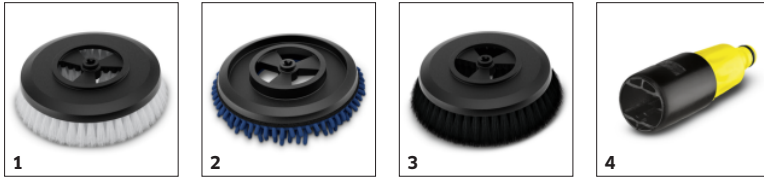

TOEBEHOREN VOOR WB 120 ROTERENDE WASBORSTEL 2.644-060.0

		Bestelnr.	Beschrijving	
BORSTELS				
Opzetstuk Universal voor wasborstels WB 120 en WB 100	1	2.644-062.0	Het extra opzetstuk Universal voor de roterende wasborstel is ideaal voor het reinigen van alle gladde oppervlakken zoals lak, glas en kunststof.	☐
Opzetstuk Universal voor Car & Bike wasborstels WB 120 en WB 100	2	2.644-063.0	Perfect voor het reinigen van auto's en motorfietsen: het extra opzetstuk Car & Bike met extra zachte microvezel voor de roterende wasborstel.	☐
Opzetstuk voor Home & Garden wasborstels WB 120 en B 100	3	2.644-064.0	Voor het grondig reinigen van weerbestendige oppervlakken rondom het huis: het extra opzetstuk Home & Garden voor de roterende wasborstel.	☐
Adapter voor tuinslang	4	2.640-732.0	Adapter voor de aansluiting van een tuinslang - geschikt om alle Kärcher borstels aan te sluiten aan de tuinslangen met het klikkoppelingssysteem	☐

☐ Beschikbaar toebehoren