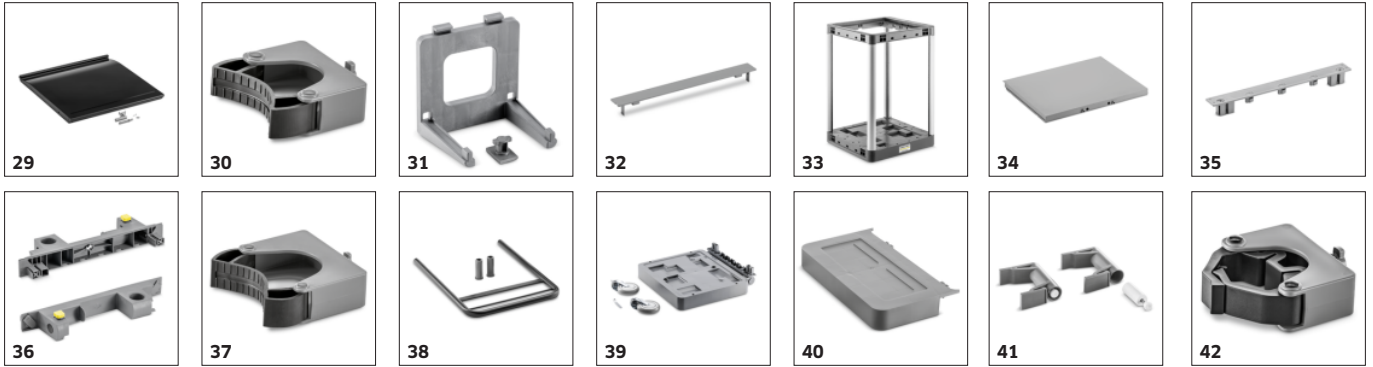

TOEBEHOREN VOOR FM EXPERTPRO 50/ P 1.321-008.0

	Bestelnr.	Beschrijving	
TROLLEYS & BUCKET SYSTEMS			
Storage			
Assembly group door without inside 3/4 k	29	2.855-277.0	☐
Fixation			
Assembly group Toolflex connection D 18-	30	2.855-255.0	☒
Assembly group hook kpl.	31	2.855-261.0	☒
Assembly group connection accessories kp	32	2.855-266.0	☒
Base frame for Expert and ExpertPro C	33	2.855-286.0	☒
Side panel for ExperPro	34	2.855-290.0	☒
Assembly group screen kpl.	35	2.855-226.0	☐
Assembly group docking point kpl.	36	2.855-241.0	☐
Assembly group Toolflex connection D 28-	37	2.855-254.0	☐
Assembly group Push-to-Open kpl.	38	2.855-260.0	☐
Assembly group Trailer plate kpl.	39	2.855-273.0	☐
Assembly group disposal without wheel kp	40	2.855-279.0	☐
Damper cover small	41	2.855-318.0	☐
Toolflex holder BR30/1	42	2.855-319.0	☐

☒ Bij de levering inbegrepen
☐ Beschikbaar toebehoren