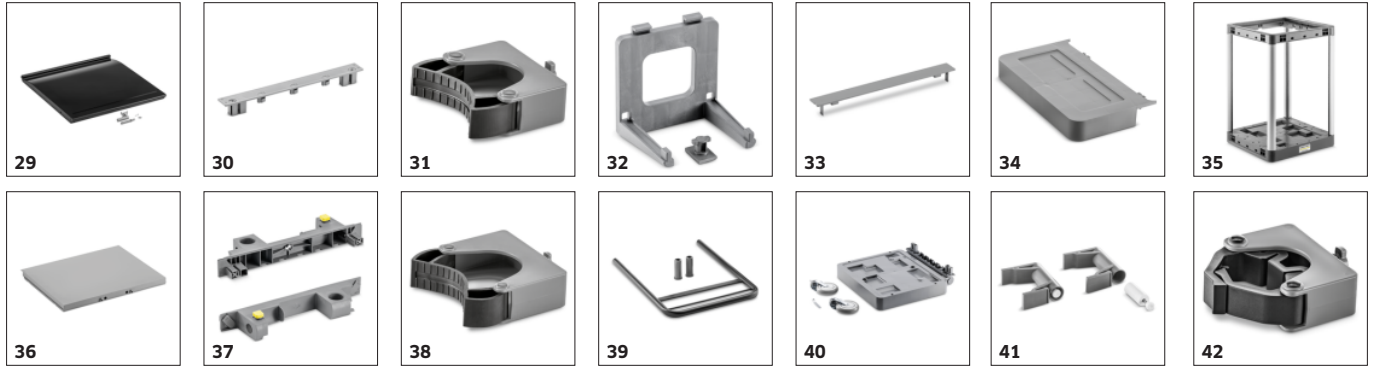

TOEBEHOREN VOOR FM EXPERTPRO 50/ S 1.321-013.0

	Bestelnr.	Beschrijving	
TROLLEYS & BUCKET SYSTEMS			
Storage			
Assembly group door without inside 3/4 k	29	2.855-277.0	☐
Fixation			
Assembly group screen kpl.	30	2.855-226.0	☒
Assembly group Toolflex connection D 18-	31	2.855-255.0	☒
Assembly group hook kpl.	32	2.855-261.0	☒
Assembly group connection accessories kp	33	2.855-266.0	☒
Assembly group disposal without wheel kp	34	2.855-279.0	☒
Base frame for Expert and ExpertPro C	35	2.855-286.0	☒
Side panel for ExperPro	36	2.855-290.0	☒
Assembly group docking point kpl.	37	2.855-241.0	☐
Assembly group Toolflex connection D 28-	38	2.855-254.0	☐
Assembly group Push-to-Open kpl.	39	2.855-260.0	☐
Assembly group Trailer plate kpl.	40	2.855-273.0	☐
Damper cover small	41	2.855-318.0	☐
Toolflex holder BR30/1	42	2.855-319.0	☐

☒ Bij de levering inbegrepen
☐ Beschikbaar toebehoren