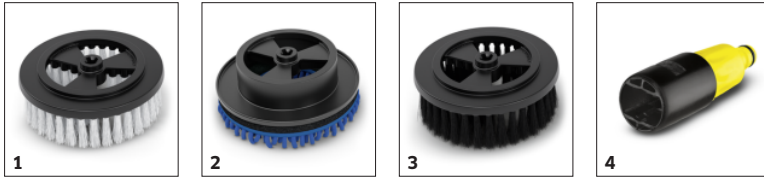

TOEBEHOREN VOOR WB 130 ROTERENDE WASBORSTEL UNIVERSEEL 2.644-286.0

		Bestelnr.	Beschrijving	
BORSTELS				
Verwisselbaar opzetstuk Universal voor WB 130	1	2.644-289.0	Ideaal voor het reinigen van alle gladde oppervlakken zoals verf, glas of kunststof: het universele verwisselbare opzetstuk voor de roterende wasborstel WB 130.	☐
Verwisselbaar opzetstuk car & bike voor WB 130	2	2.644-290.0	Voor de perfecte reiniging van voertuigen en motorfietsen: het Car & Bike verwisselbare opzetstuk van microvezel voor de roterende wasborstel WB 130.	☐
Verwisselbaar opzetstuk Home & Garden voor WB 130	3	2.644-291.0	Voor een grondige reiniging van oppervlakken rondom het huis: het Home & Garden verwisselbare opzetstuk voor de WB 130 roterende wasborstel.	☐
Adapter voor tuinslang	4	2.640-732.0	Adapter voor de aansluiting van een tuinslang - geschikt om alle Kärcher borstels aan te sluiten aan de tuinslangen met het klikkoppelingssysteem	☐

☐ Beschikbaar toebehoren